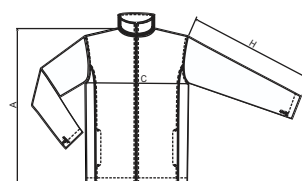

534 Pacific 3 IN 1 ♀

SIZE SPECIFICATION [cm]

PAGE 1 OF 2 - UPPER JACKET

size	XS	S	M	L	XL	2XL
A	62,5	65	67,5	70	72,5	73
C	45	49	53	57	63	69
H	60	62	64	66	68	68

All size specifications listed are in cm. Accepted tolerance of up to $\pm 5\%$.

Upper jacket

Scroll to next page
to see size specification
of **Innerfleece**

534 Pacific 3 IN 1 ♀

SIZE SPECIFICATION [cm]

PAGE 2 OF 2 - INNERFLEECE

size	XS	S	M	L	XL	2XL
A	60,5	63	65,5	68	70,5	71
C	42	46	50	54	60	66
H	58	60	62	64	66	66

All size specifications listed are in cm. Accepted tolerance of up to $\pm 5\%$.

Innerfleece