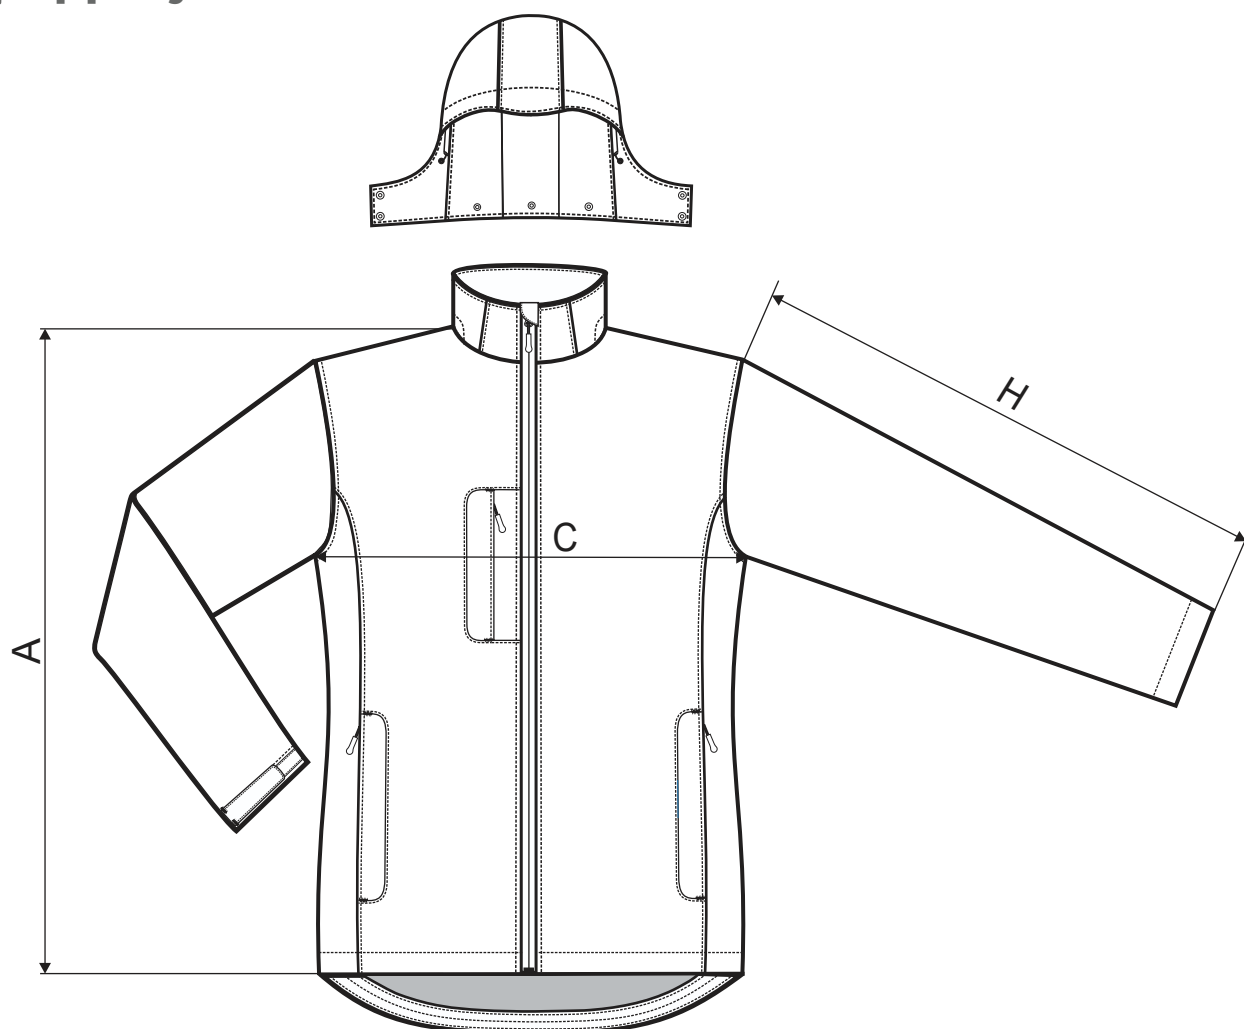

534 Pacific 3 IN 1 ♀

SIZE SPECIFICATION [cm]

PAGE 1 OF 2 - UPPER JACKET

size	XS	S	M	L	XL	2XL
A	62,5	65	67,5	70	72,5	73
C	45	49	53	57	63	69
H	60	62	64	66	68	68

All size specifications listed are in cm. Accepted tolerance of up to $\pm 5\%$.

Upper jacket

Scroll to next page
to see size specification
of **Innerfleece**

534 Pacific 3 IN 1 ♀

SIZE SPECIFICATION [cm]

PAGE 2 OF 2 - INNERFLEECE

size	XS	S	M	L	XL	2XL
A	60,5	63	65,5	68	70,5	71
C	42	46	50	54	60	66
H	58	60	62	64	66	66

All size specifications listed are in cm. Accepted tolerance of up to $\pm 5\%$.

Innerfleece